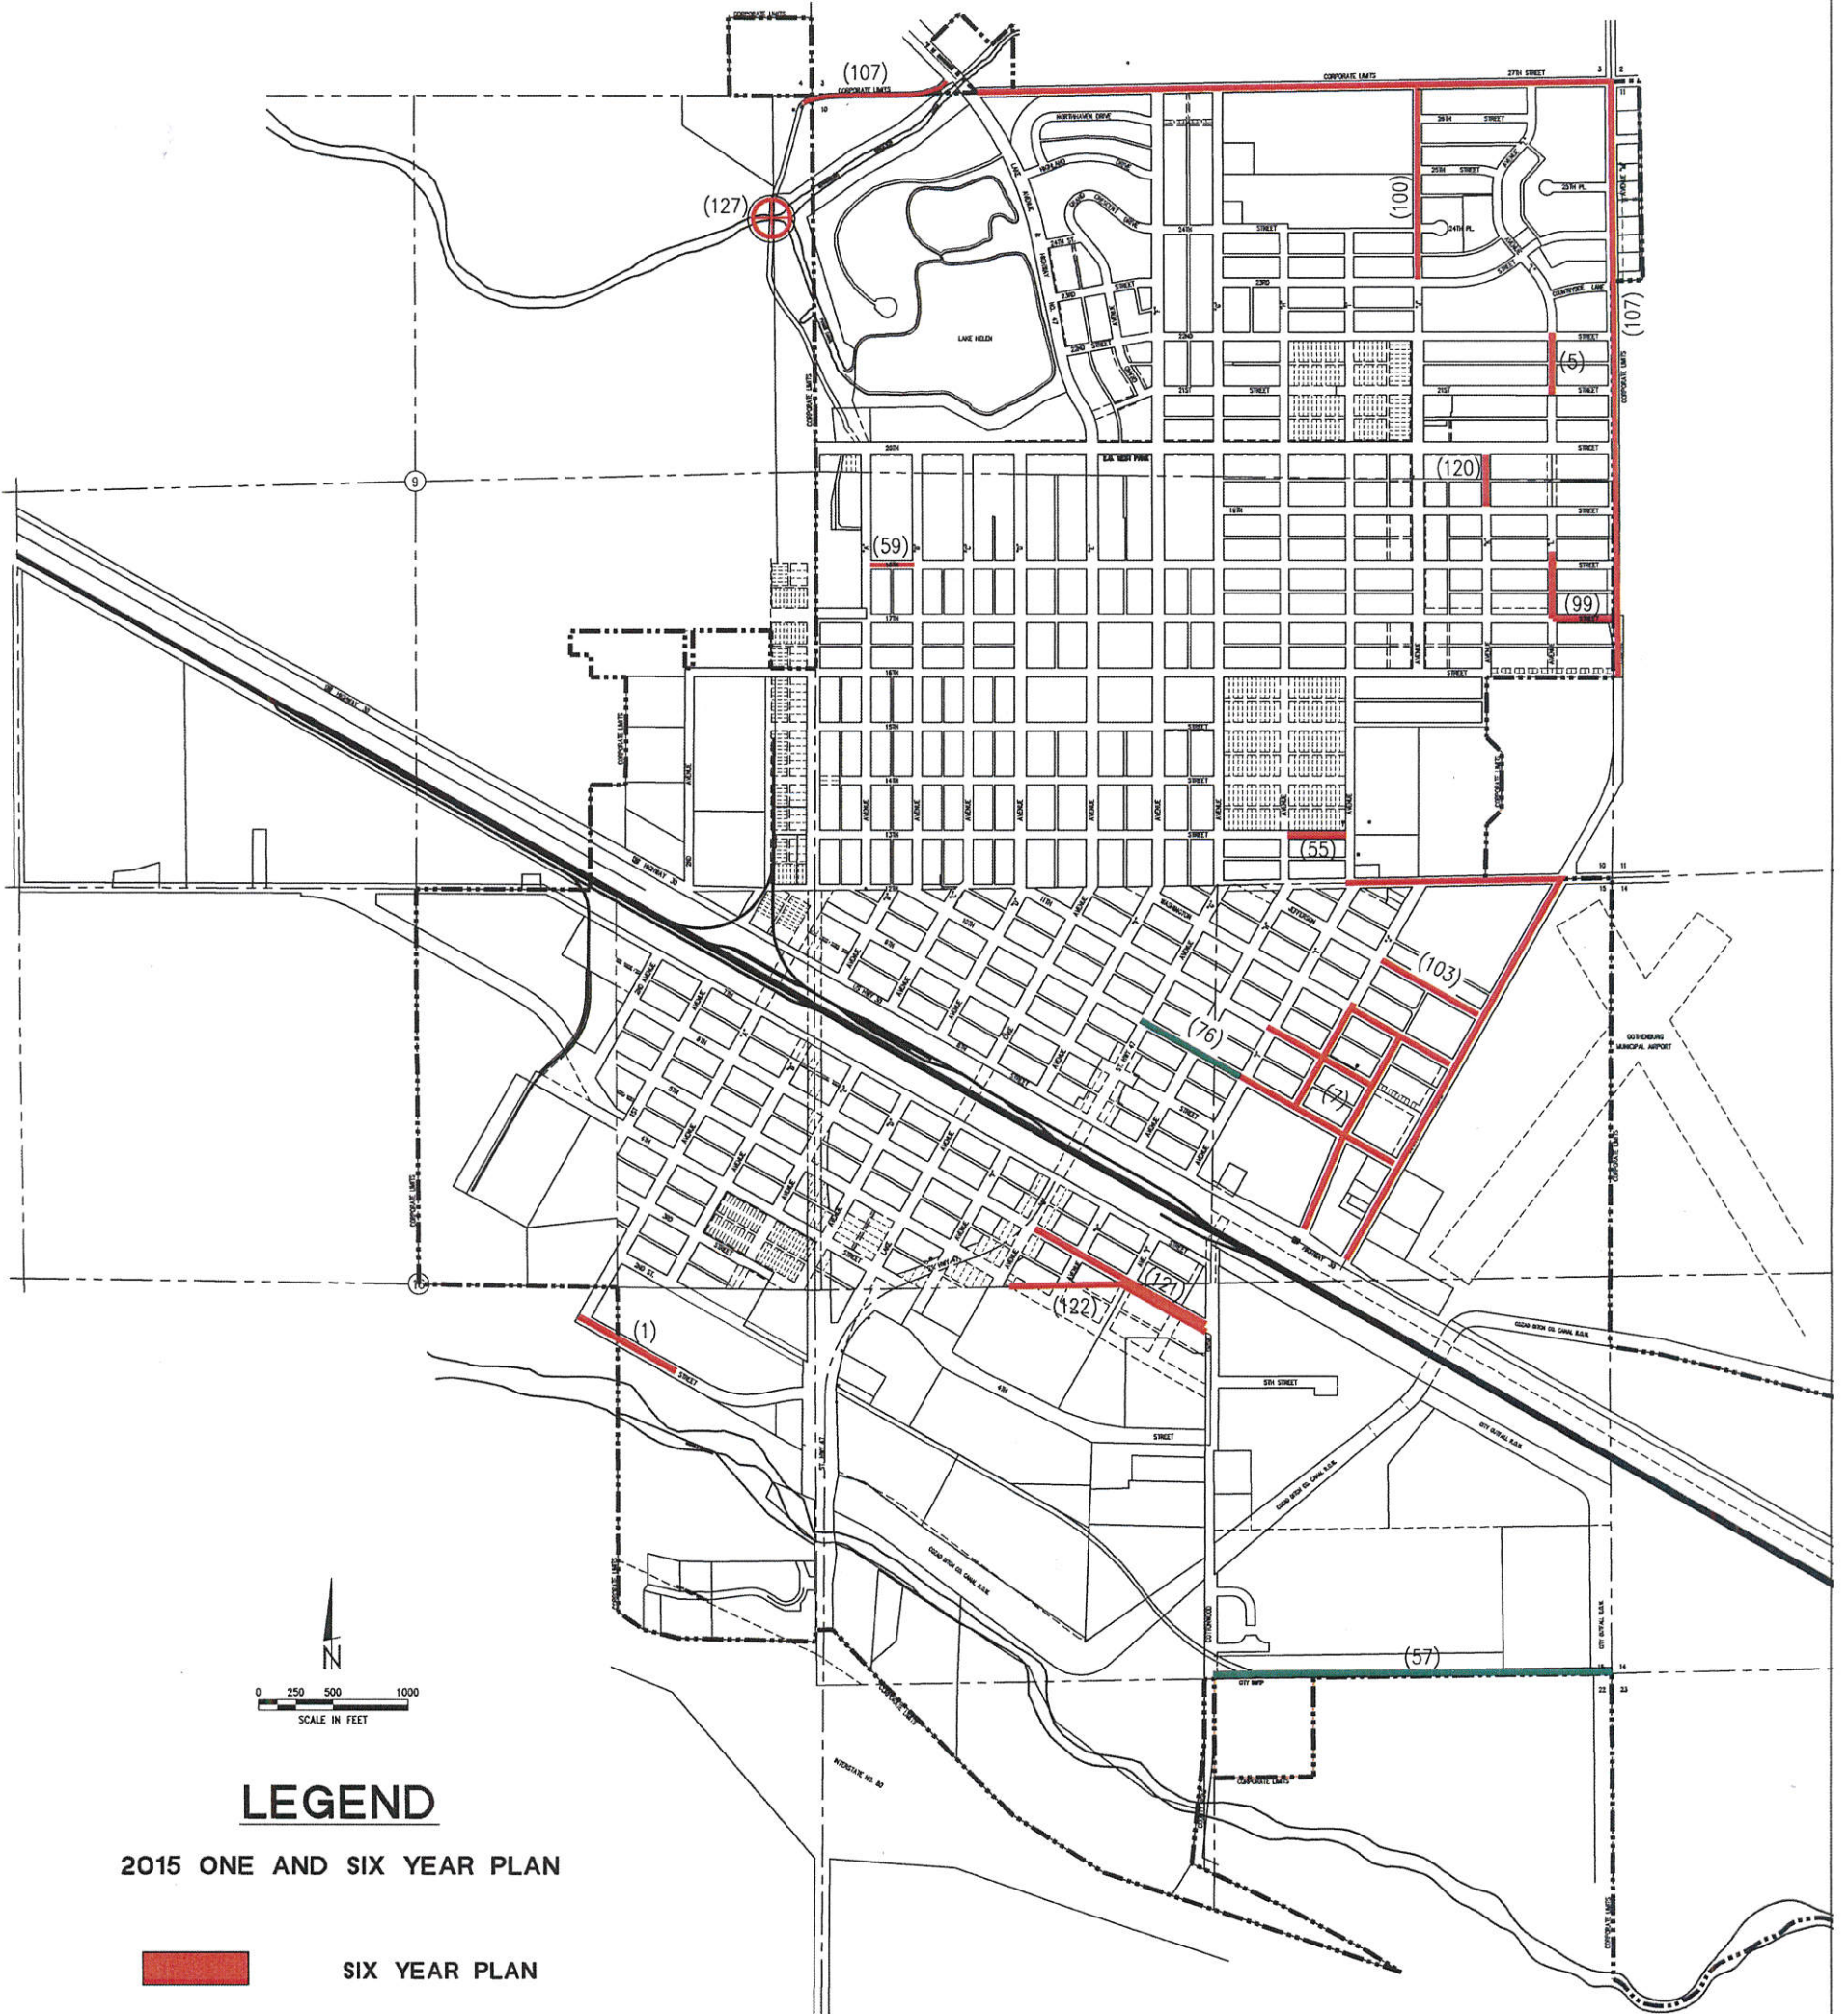

CITY OF GOTHENBURG PLAT MAP

LEGEND

2015 ONE AND SIX YEAR PLAN

SIX YEAR PLAN

ONE YEAR PLAN

Prepared by:

Miller & Associates
1111 CENTRAL AVENUE
KEARNEY, NE 68847
PH. (308) 234-6456
FAX. (308) 234-1146
Email. www.miller-engineers.com