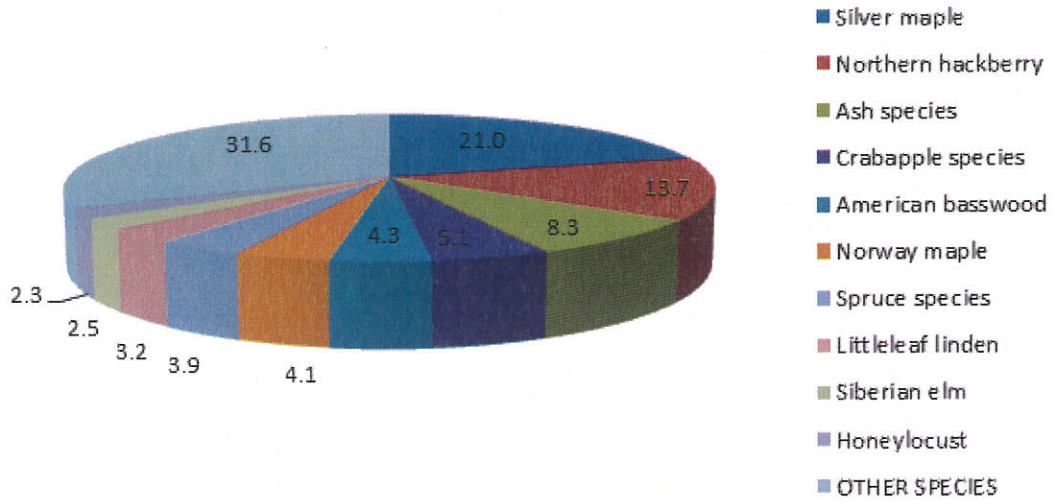

Appendix B

Species Distribution of Public Trees (%)

3/26/2013

Species	Percent
Silver maple	21.0
Northern hackberry	13.7
Ash species	8.3
Crabapple species	5.1
American basswood	4.3
Norway maple	4.1
Spruce species	3.9
Littleleaf linden	3.2
Siberian elm	2.5
Honeylocust	2.3
OTHER SPECIES	31.6
Total	100.0