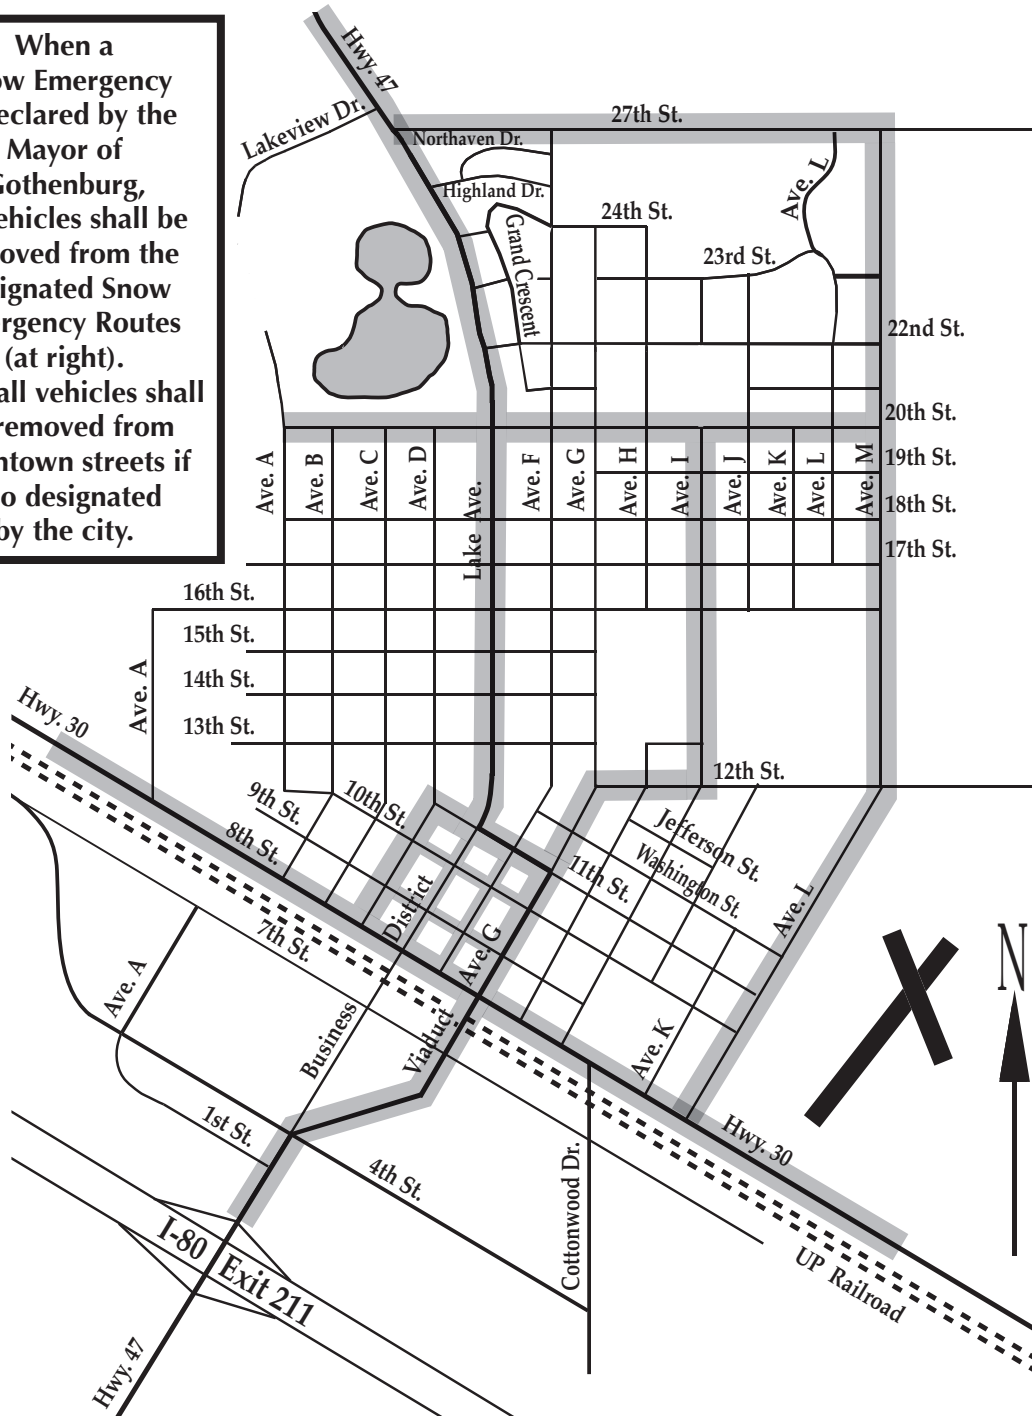

# Snow Emergency Regulations

When a Snow Emergency is declared by the Mayor of Gothenburg, all vehicles shall be removed from the designated Snow Emergency Routes (at right). Also, all vehicles shall be removed from downtown streets if also designated by the city.