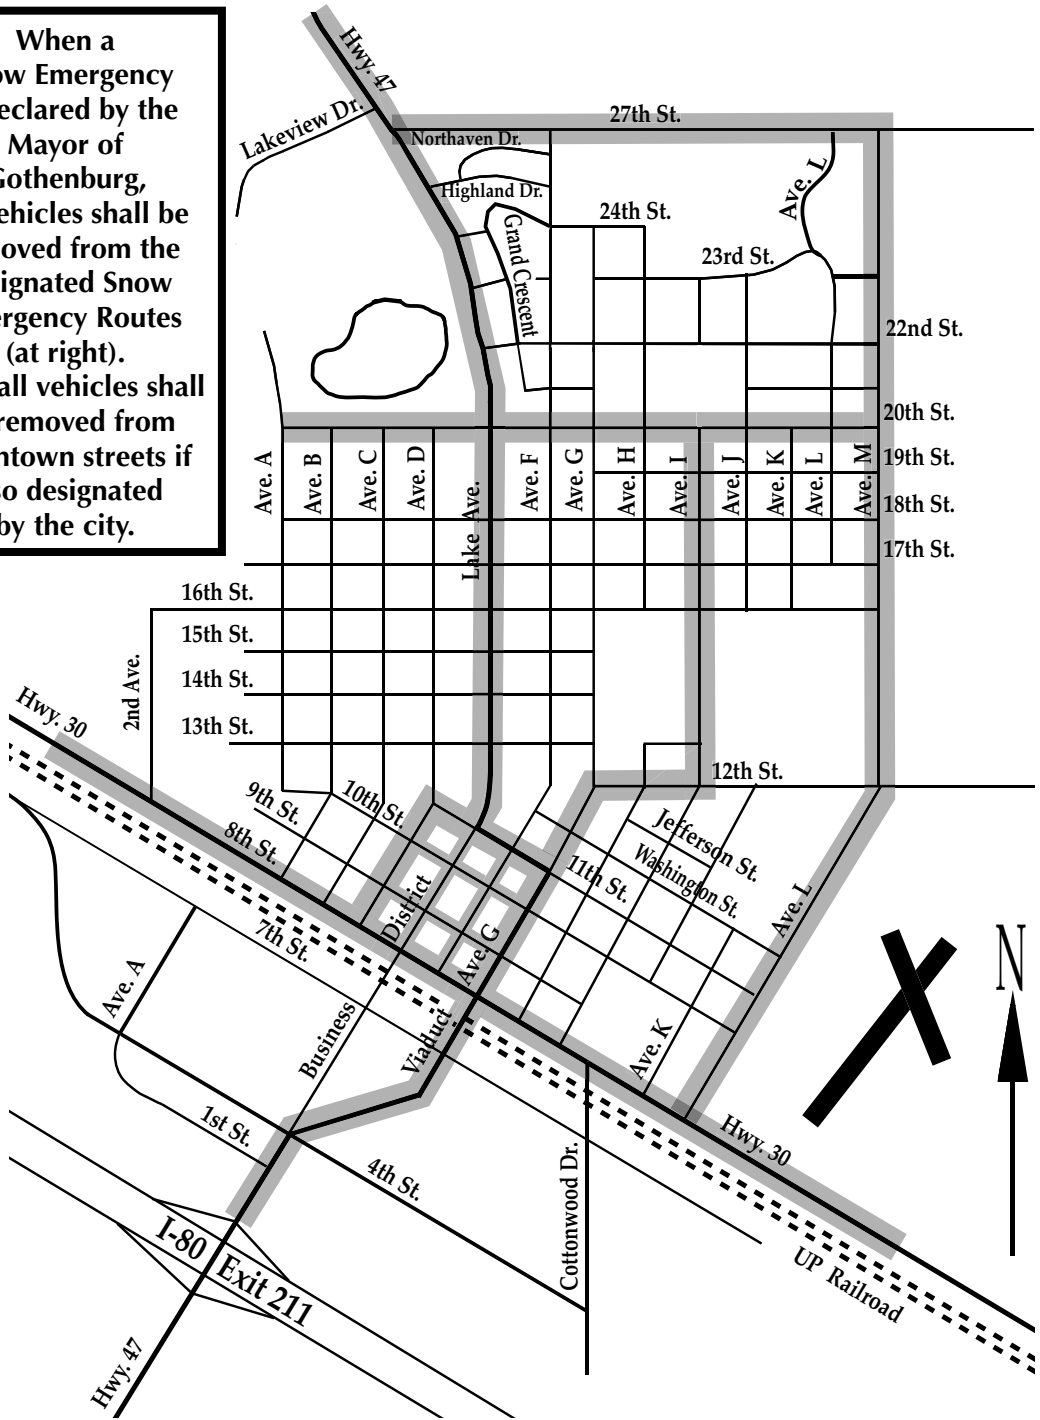

# Snow Emergency Regulations

When a Snow Emergency is declared by the Mayor of Gothenburg, all vehicles shall be removed from the designated Snow Emergency Routes (at right). Also, all vehicles shall be removed from downtown streets if also designated by the city.